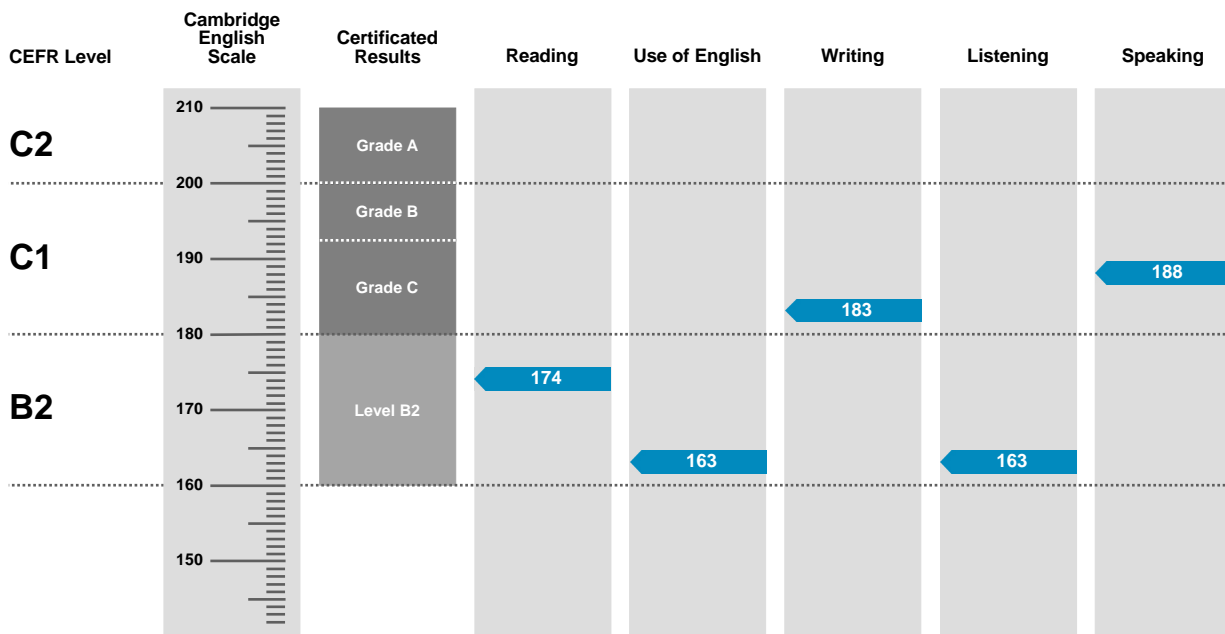

Result

**Council of Europe
Level B2**

Overall Score

174

CEFR Level

B2

The Certificate in Advanced English (CAE) is an examination targeted at Level C1 in the Council of Europe's Common European Framework of Reference.

Candidates achieving Grade A (between 200 and 210 on the Cambridge English Scale) receive the Certificate in Advanced English stating that they have demonstrated ability at Level C2. Candidates achieving Grade B or Grade C (between 180 and 199 on the Cambridge English Scale) receive the Certificate in Advanced English at Level C1.